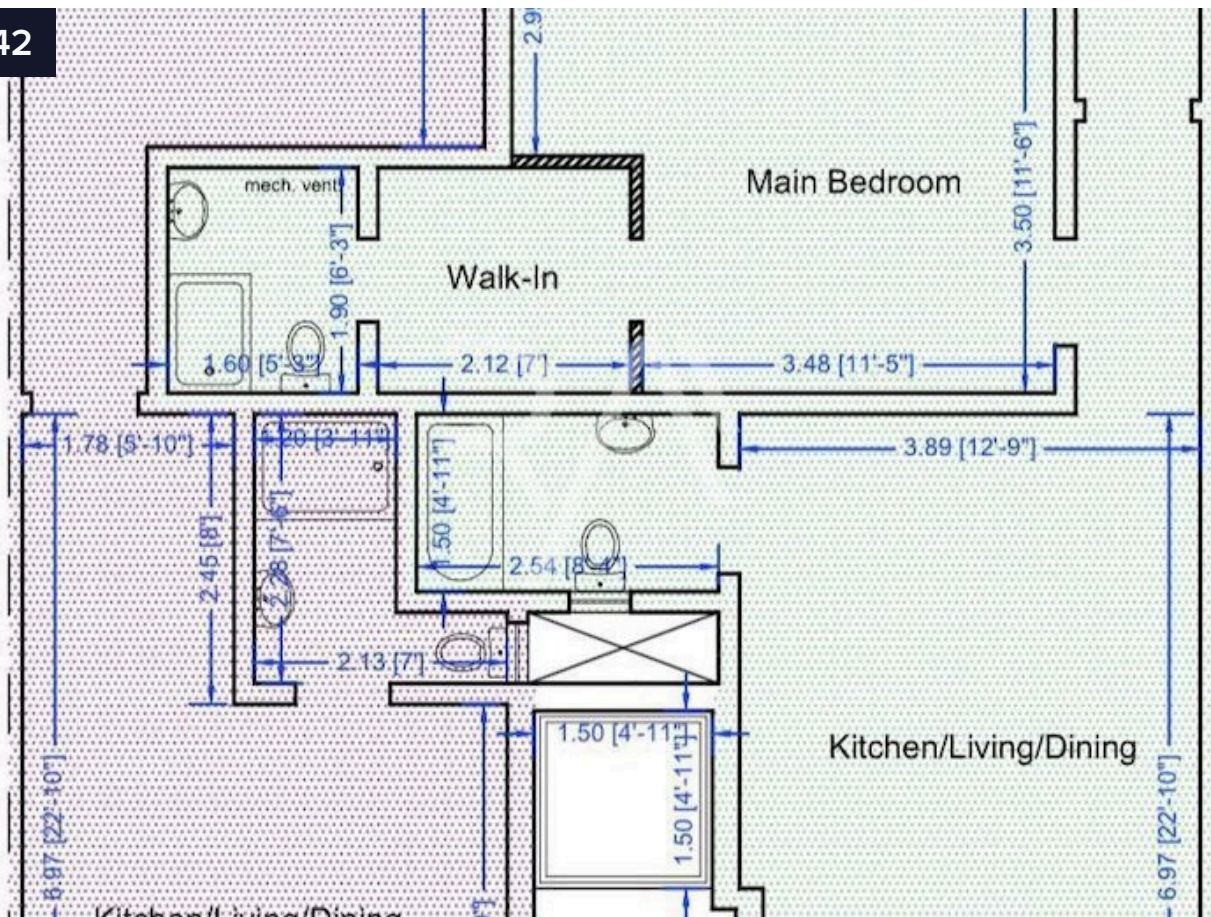

#6742

Penthouse 2 bedroom with Country Views

€552,000

San Pawl II-Bahar, Northern

Bedrooms

2

Bathrooms

2

Covered

81 m²

Type

Apartment

Plot

27 m²

Year of construction

2026

St Paul's Bay 2 bedroom Penthouse - Country Views

Penthouse Two bedrooms, southfacing and enjoying plenty of sunshine and country views

Forming part of a newly built block, on a quiet road

Offered Finished excluding internal doors and bathroom